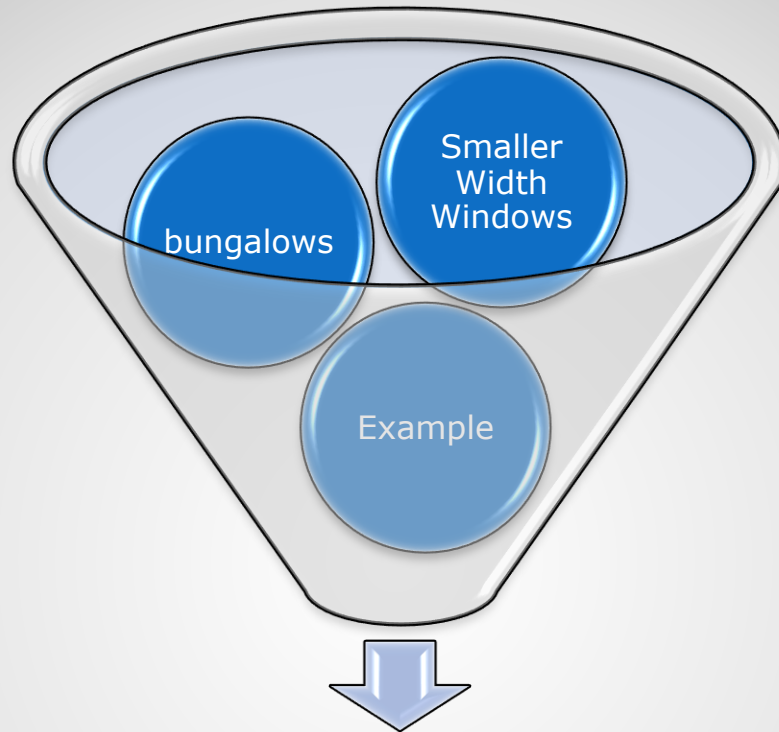

Casement Windows

Rollwin Aluminium's Openable Windows

Casement/ Openable windows are better suited for smaller openings where sliding windows cannot create much openings or bungalows' overlooking beautiful landscaping or scene.

Casement Single Glazed
Casement Double Glazed
Casement Eco

Overview

Copyright Rollwin Aluminium 2015

Copyright Rollwin Aluminium 2015

Bedroom small window,
Overlooking beautiful scenes like
mountain, lakes or green parks

Applications

Casement/Operable windows provided by us have top and bottom anti wind hinges and deeper frame making it stronger to resist the wind pressure

Double glaze option provides better sound & heat insulation